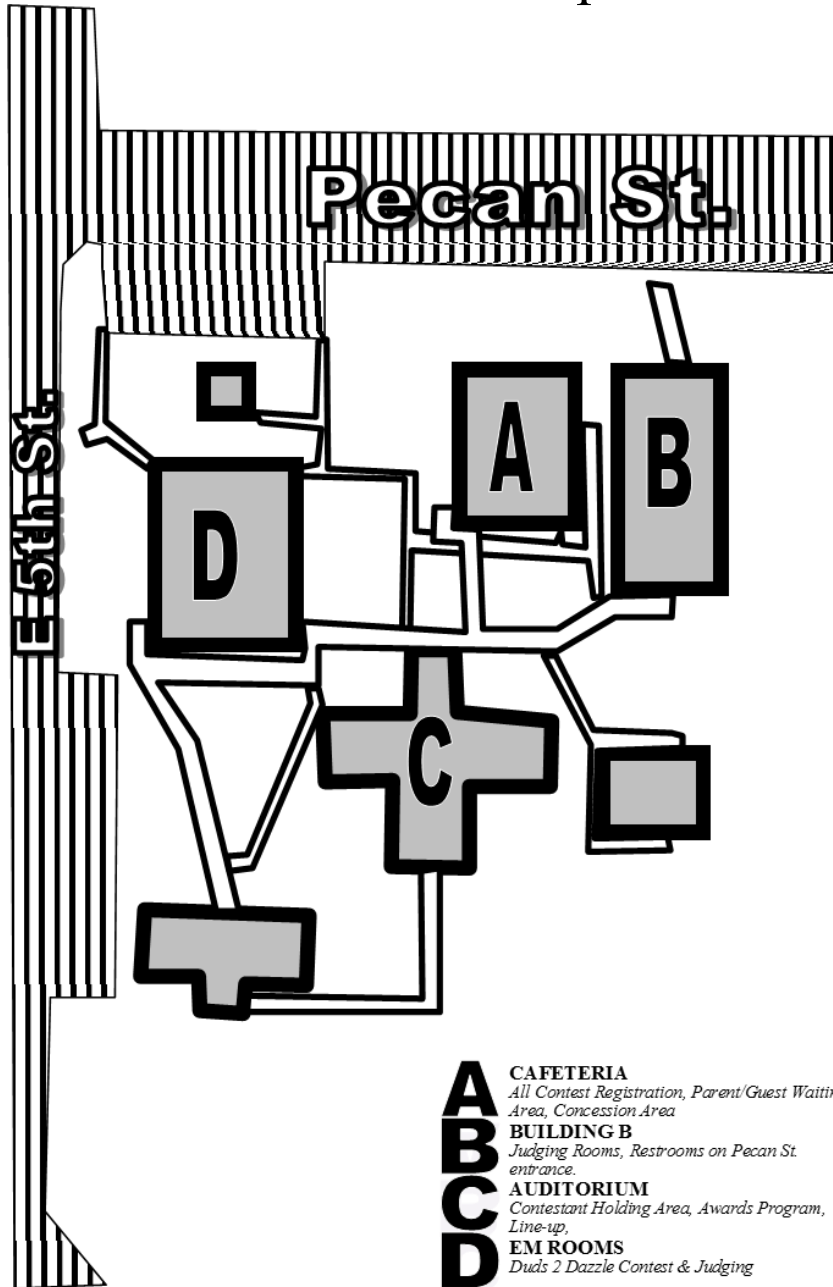

2017 District 12 4-H Fashion Sensation

Facilities Map

- A** CAFETERIA
All Contest Registration, Parent/Guest Waiting Area, Concession Area
- B** BUILDING B
Judging Rooms, Restrooms on Pecan St. entrance.
- C** AUDITORIUM
Contestant Holding Area, Awards Program, Line-up.
- D** EM ROOMS
Duds 2 Dazzle Contest & Judging